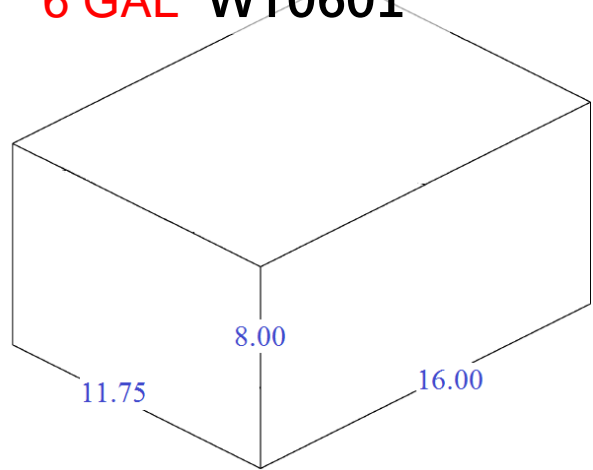

6 GAL WT0601